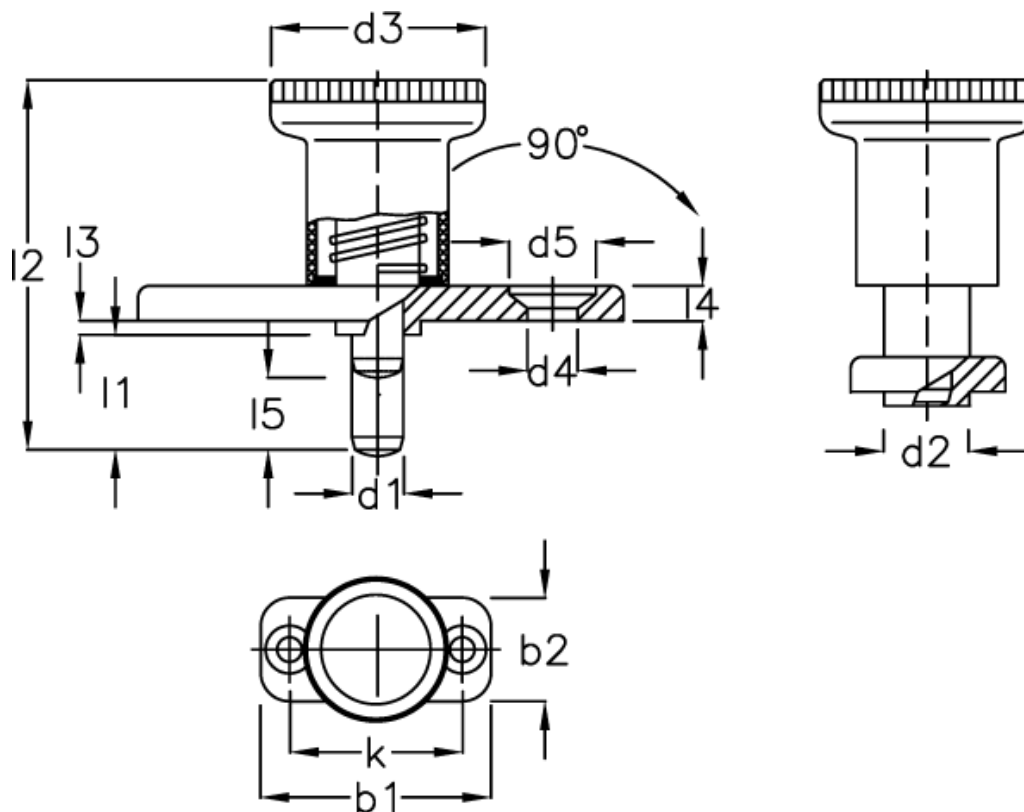

Data Sheet

Article number: 2001300214

Description: E+G
Indexing plunger GN 608.1-6-14

Measures

AL	= 400	k	= 30
b1	= 40	l1	= 14
b2	= 18	l2	= 37/45
d1 -0.02/-0.04	= 6	l3 -0,15	= 2.5
d2 -0.02/-0.1	= 10	l4	= 4.5
d3	= 25	l5	= 6
d4	= 4.3	Spring pressure N bottom	= 22
d5	= 8.3	Spring pressure N top	= 8.5